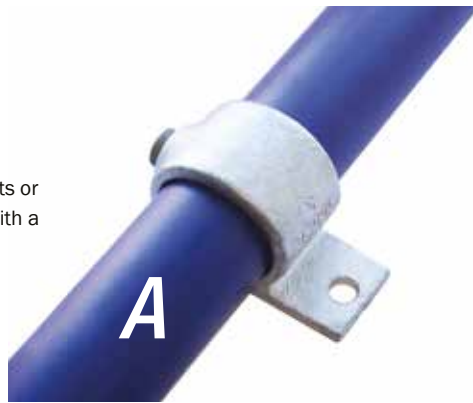

# New 2018 Additions

- DESIGNED TO SUIT BS EN 10255 (ISO 65) STEEL TUBES FROM SIZES 17.5MM TO 60.3mm
- GALVANISED TO BS EN ISO 1461 OR AVAILABLE WITH POLYESTER COATING IN ANY RAL COLOUR
- FLEXIBLE SOLUTIONS FOR ALL TYPES OF SAFETY BARRIERS AND STRUCTURES
- WIDEST PRODUCT RANGE AVAILABLE

## Single Sided Fixing Bracket

The Type 199 is used as an attachment point for flat sheets or boards and comes supplied with a drilled hole.

TYPE	Tube ref.	mm						Kg
		A	D	E	F	G	H	
199-6	6	45	73	5	60.5	25	8.5	0.27
199-7	7	53	80.5	6	53	40	6	0.36
199-8	8	56	86.5	6	56	40	6	0.36

## Double Sided Fixing Bracket

The Type 200 is used as an attachment point for flat sheets or boards and comes supplied with a drilled hole.

TYPE	Tube ref.	mm							Kg
		A	D	E	F	G	H	J	
200-6	6	45	45	5	90	70	25	6.5	0.18
200-7	7	53	55	6	106	86	40	11.5	0.38
200-8	8	56	66.7	6	112	92	40	11.5	0.59