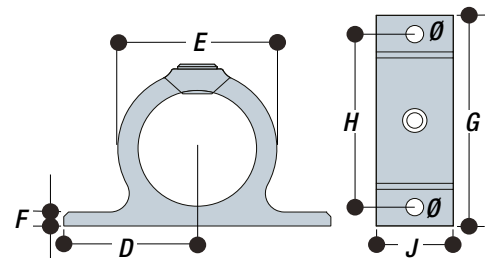

## Single Sided Fixing Bracket

The Type 199 is used as an attachment point for flat sheets or boards and comes supplied with a drilled hole.

TYPE	Tube ref.	mm						Kg
		A	D	E	F	G	H	
199-6	6	45	73	5	60.5	25	8.5	0.27
199-7	7	53	80.5	6	53	40	6	0.36
199-8	8	56	86.5	6	56	40	6	0.36

## Double Sided Fixing Bracket

The Type 200 is used as an attachment point for flat sheets or boards and comes supplied with a drilled hole.

TYPE	Tube ref.	mm							Kg
		A	D	E	F	G	H	J	
200-6	6	45	45	5	90	70	25	6.5	0.18
200-7	7	53	55	6	106	86	40	11.5	0.38
200-8	8	56	66.7	6	112	92	40	11.5	0.59

## Swivel Elbow

The Type BC53 fitting has been designed as a variable angle in-line connection, adjustable through 202 degrees.

TYPE	Tube ref.	mm		Kg
		A	E	
BC53-66	6	60	33	0.51
BC53-77	7	73	36	0.81
BC53-88	8	83	45	1.14

## Specifying Kee Klamp® Components

Each fitting has a simple numerical code reference, which defines the type of fitting and the pipe size, or sizes, it is designed to receive. The first number, preceding the dash (-) identifies the type of Kee Klamp® fitting. A single digit, following the dash, defines tube size. Two single digits after the dash indicate that the fitting is designed to receive two sizes of tube.