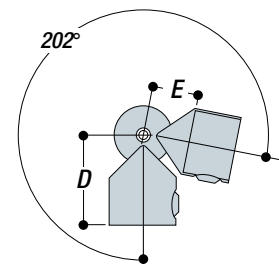

## Double Sided Fixing Bracket

The Type 200 is used as an attachment point for flat sheets or boards and comes supplied with a drilled hole.

TYPE	Tube ref.	mm							Kg
		A	D	E	F	G	H	J	
200-6	6	45	45	5	90	70	25	6.5	0.18
200-7	7	53	55	6	106	86	40	11.5	0.38
200-8	8	56	66.7	6	112	92	40	11.5	0.59

## Swivel Elbow

The Type BC53 fitting has been designed as a variable angle in-line connection, adjustable through 202 degrees.

TYPE	Tube ref.	mm		Kg
		A	E	
BC53-66	6	60	33	0.51
BC53-77	7	73	36	0.81
BC53-88	8	83	45	1.14

## Specifying Kee Klamp® Components

Each fitting has a simple numerical code reference, which defines the type of fitting and the pipe size, or sizes, it is designed to receive. The first number, preceding the dash (-) identifies the type of Kee Klamp® fitting. A single digit, following the dash, defines tube size. Two single digits after the dash indicate that the fitting is designed to receive two sizes of tube.