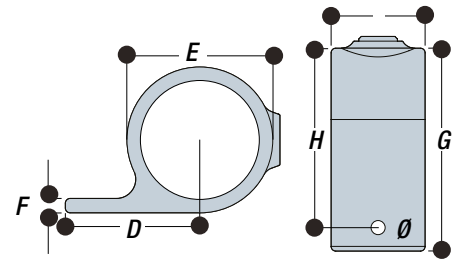

# New 2018 Additions

- DESIGNED TO SUIT BS EN 10255 (ISO 65) STEEL TUBES FROM SIZES 17.5MM TO 60.3mm
- GALVANISED TO BS EN ISO 1461 OR AVAILABLE WITH POLYESTER COATING IN ANY RAL COLOUR
- FLEXIBLE SOLUTIONS FOR ALL TYPES OF SAFETY BARRIERS AND STRUCTURES
- WIDEST PRODUCT RANGE AVAILABLE

## Single Sided Fixing Bracket

The Type 199 is used as an attachment point for flat sheets or boards and comes supplied with a drilled hole.

TYPE	Tube ref.	mm						Kg
		A	D	E	F	G	H	
199-6	6	45	73	5	60.5	25	8.5	0.27
199-7	7	53	80.5	6	53	40	6	0.36
199-8	8	56	86.5	6	56	40	6	0.36

## Double Sided Fixing Bracket

The Type 200 is used as an attachment point for flat sheets or boards and comes supplied with a drilled hole.

TYPE	Tube ref.	mm							Kg
		A	D	E	F	G	H	J	
200-6	6	45	45	5	90	70	25	6.5	0.18
200-7	7	53	55	6	106	86	40	11.5	0.38
200-8	8	56	66.7	6	112	92	40	11.5	0.59

## Swivel Elbow

The Type BC53 fitting has been designed as a variable angle in-line connection, adjustable through 202 degrees.

TYPE	Tube ref.	mm		Kg
		A	E	
BC53-66	6	60	33	0.51
BC53-77	7	73	36	0.81
BC53-88	8	83	45	1.14