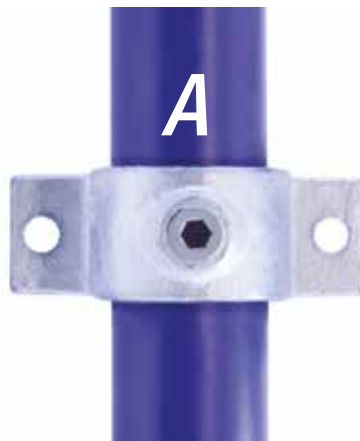

# New 2018 Additions

- DESIGNED TO SUIT BS EN 10255 (ISO 65) STEEL TUBES FROM SIZES 17.5MM TO 60.3mm
- GALVANISED TO BS EN ISO 1461 OR AVAILABLE WITH POLYESTER COATING IN ANY RAL COLOUR
- FLEXIBLE SOLUTIONS FOR ALL TYPES OF SAFETY BARRIERS AND STRUCTURES
- WIDEST PRODUCT RANGE AVAILABLE

## Single Sided Fixing Bracket

The Type 199 is used as an attachment point for flat sheets or boards and comes supplied with a drilled hole.

TYPE	Tube ref.	mm						Kg
		A	D	E	F	G	H	
199-6	6	45	73	5	60.5	25	8.5	0.27
199-7	7	53	80.5	6	53	40	6	0.36
199-8	8	56	86.5	6	56	40	6	0.36

## Double Sided Fixing Bracket

The Type 200 is used as an attachment point for flat sheets or boards and comes supplied with a drilled hole.

TYPE	Tube ref.	mm							Kg
		A	D	E	F	G	H	J	
200-6	6	45	45	5	90	70	25	6.5	0.18
200-7	7	53	55	6	106	86	40	11.5	0.38
200-8	8	56	66.7	6	112	92	40	11.5	0.59

## Swivel Elbow

The Type BC53 fitting has been designed as a variable angle in-line connection, adjustable through 202 degrees.

TYPE	Tube ref.	mm		Kg
		A	E	
BC53-66	6	60	33	0.51
BC53-77	7	73	36	0.81
BC53-88	8	83	45	1.14